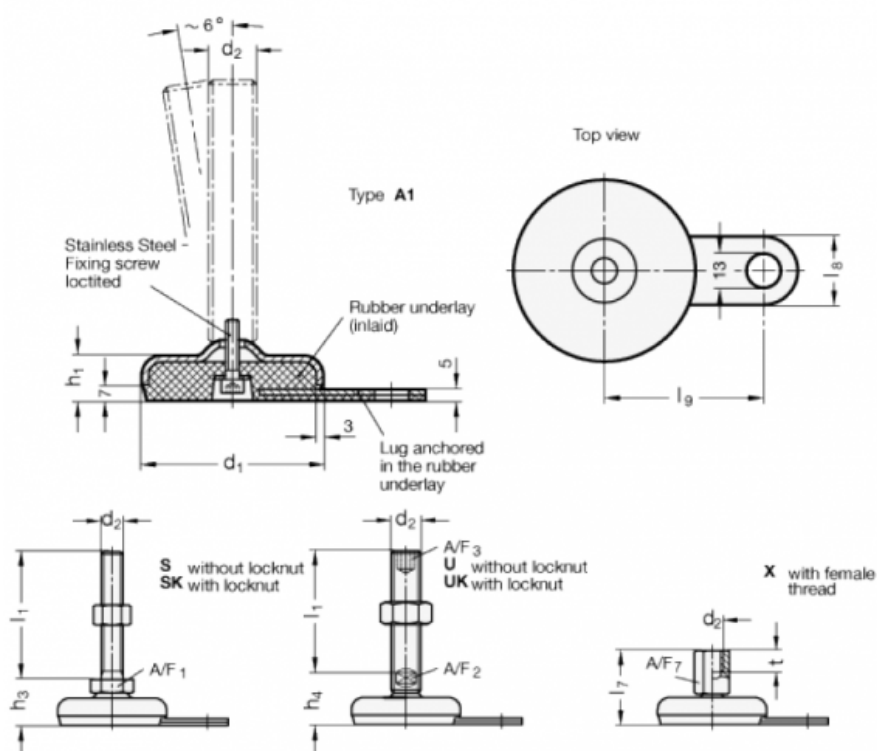

Article number: 203260M863A1SK

Description: E+G levelling foot
GN 32-60-M8-63-A1-SK

Note: SK With nut, External hexagon at the bottom

Measures

A/F1	=	17
d1	=	60
d2	=	M8
h1	=	19
h3	=	27
l1	=	63
l8	=	25
l9	=	50